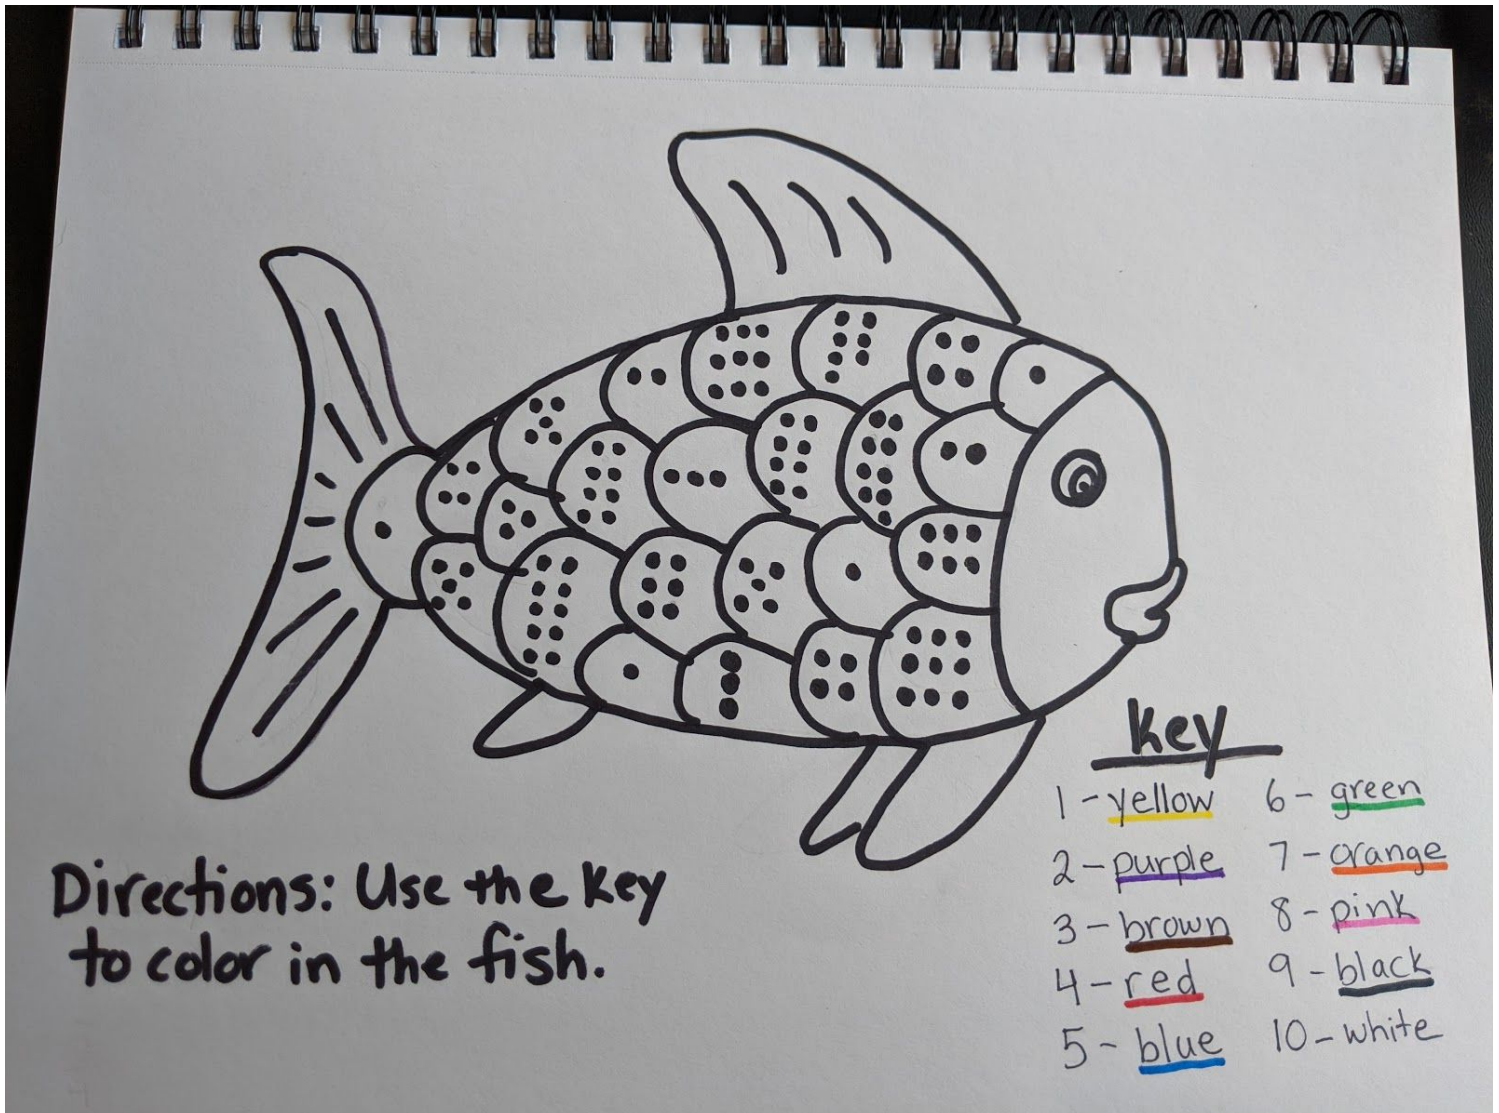

PROJECT OCEANOLOGY

Creature Feature: Scup

STEAM Connection

Draw a big fish on your paper like the one in The Rainbow Fish. Add dots into each scale and then create a color key. Follow the key to color in your fish! Other variations include making tally marks in each scale instead of dots or writing numbers in each fish scale. Share your creations with us at [#ProjectOCreatureFeature](#)

[#ProjectOCreatureFeature](#)